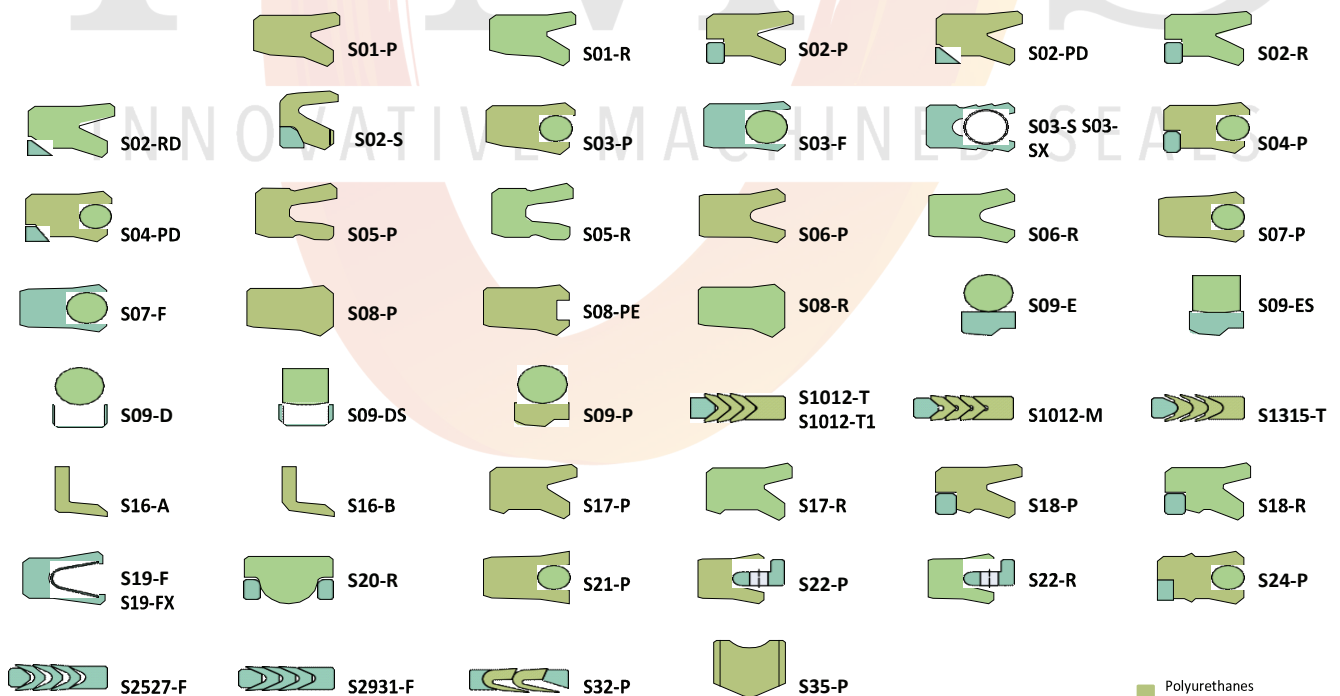

BACK-UP RINGS

STATIC SEAL

- Polyurethanes
- Rubber
- Thermoplastics

PISTON SEALS

 Polyurethanes
 Rubber Thermoplastics

ROD SEAL

 Polyurethanes
 Rubber Thermoplastics